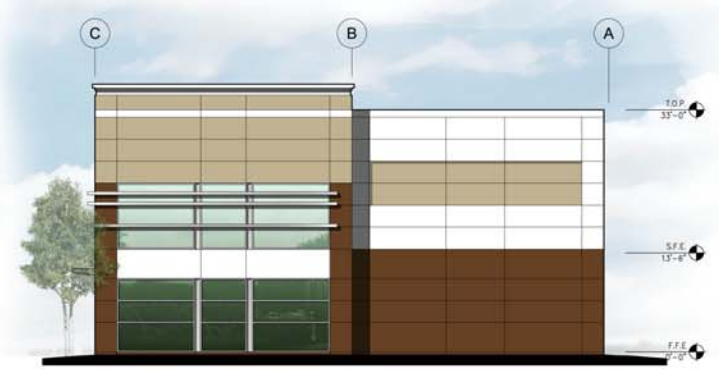

**NORTH ELEVATION**  
SCALE: 1/8"=1'-0" (A)

**WEST ELEVATION**  
SCALE: 1/8"=1'-0" (C)

**EAST ELEVATION**  
SCALE: 1/8"=1'-0" (B)

**SOUTH ELEVATION**  
SCALE: 1/8"=1'-0" (D)

**WARE MALCOMB**  
www.waremalcomb.com  
P 925.244.9829  
F 925.244.9829  
architecture  
planning  
interiors

**BLDG 2**  
Colored Elevations

**TKG**  
Livermore, California